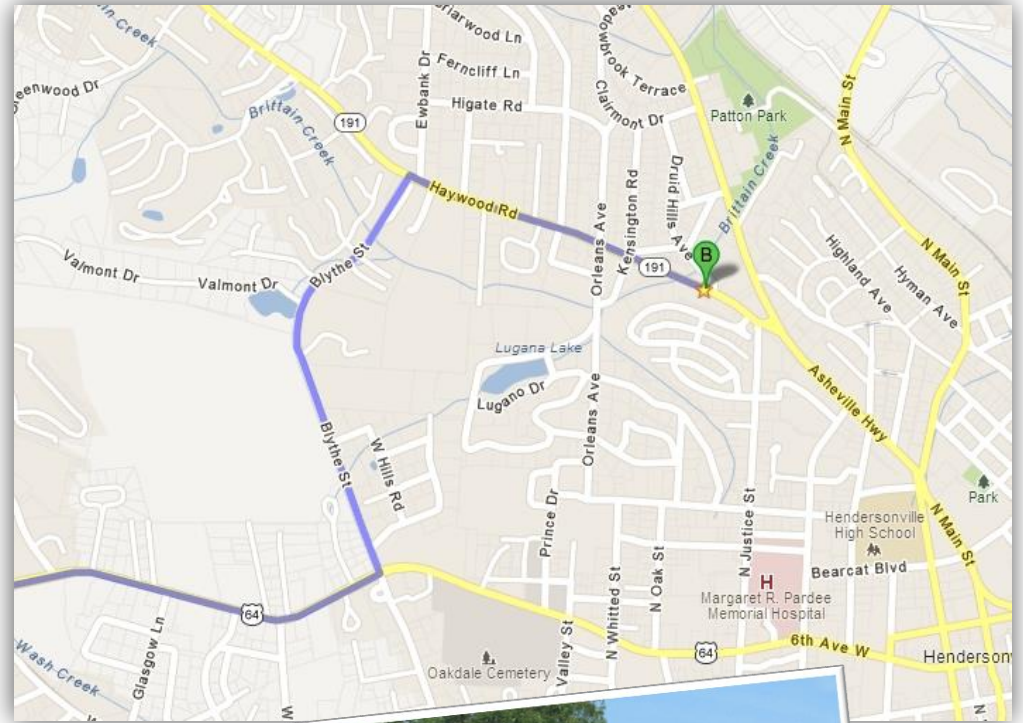

Directions from Brevard

1. Take US-64 E for 20 miles
2. LEFT onto Blythe
3. RIGHT on Haywood Rd (191) where Blythe ends
4. RIGHT into the Village Square parking lot, just past Joey's Bagels
5. Proceed to the end of the parking lot to 1509-A

Richards Family Chiropractic
1509-A Haywood Road
Hendersonville, NC 28791
828.697.7288

www.RichardsChiropractic.com